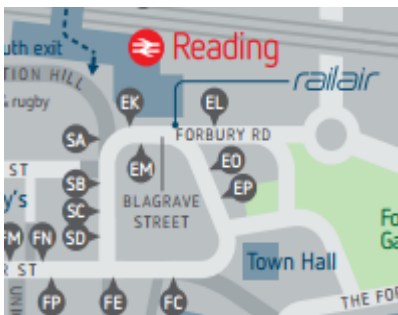

Any child fares is half the adult fare: hold any rail card and the return fare is the same as the single. Bus passes accepted after 9.00 a.m.

Connections at Reading for the RBH, at Woodcote for the X40, at Pangbourne for the 143. Services to Pangbourne go on to Goring for connections to Wallingford

142 Timetable from 13 November 2017

From Reading

Tesco Kings Meadow
Blagrove Street (Town Hall & Museum)

Reading Station Road

Caversham Library
 Cane End
 Goring Heath (Long Toll cross roads)
 Penny Royal
 Woodcote (Library / Lang-tree)
 Crays Pond
 The Sun

From Pangbourne

Pangbourne - The George
 The Sun
 Crays Pond
 Penny Royal
 Goring Heath (Long Toll cross roads)

Not Saturday	Monday to Saturday		
07:42	09:58	12:28	15:03
07:48	10:04	12:34	15:09
07:52	10:08	12:38	15:13
07:53	-	12:39	-
07:54	10:18	12:40	-